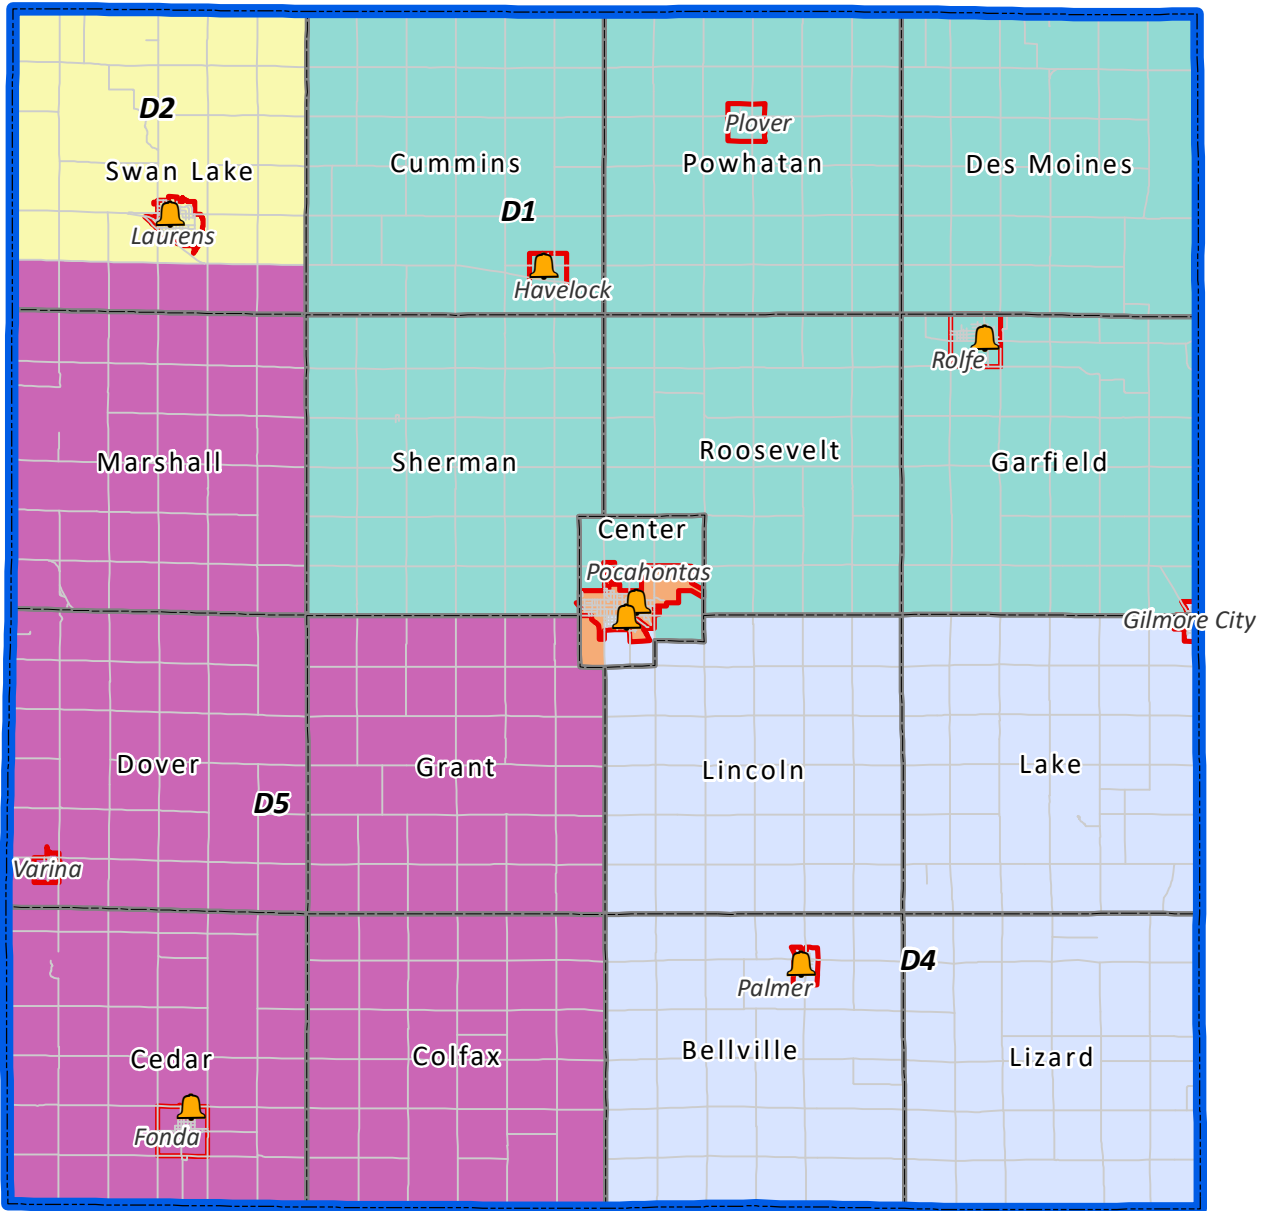

POCAHONTAS COUNTY SUPERVISOR DISTRICTS MAP

Polling Sites 1 2 3 4 5

ID	Supervisor Districts	Population
1	Des Moines, Roosevelt, North Garfield, Cummins, Powhatan, Sherman, Part Center	1,415
2	North Swan Lake	1,409
3	Pocahontas #1, Part Center	1,405
4	Lincoln, Lake, Bellville, Lizard, Pocahontas #2, Part Center	1,426
5	South Swan Lake, Marshall, Dover, Cedar, Grant, Colfax	1,423

Map features are representative of original data sources and do not replace or modify land surveys, deeds, or legal instruments defining land ownership or use. Although this data is believed to be accurate, Pocahontas County does not guarantee this map to be free from error.