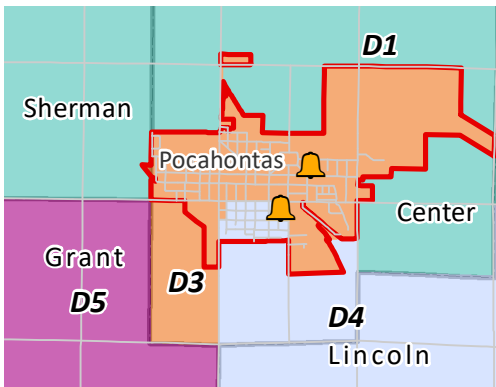

POCAHONTAS COUNTY SUPERVISOR DISTRICTS MAP

Polling Sites 1 2 3 4 5

ID	Supervisor Districts	Population
1	Des Moines, Roosevelt, North Garfield, Cummins, Powhatan, Sherman, Part Center	1,415
2	North Swan Lake	1,409
3	Pocahontas #1, Part Center	1,405
4	Lincoln, Lake, Bellville, Lizard, Pocahontas #2, Part Center	1,426
5	South Swan Lake, Marshall, Dover, Cedar, Grant, Colfax	1,423

Map features are representative of original data sources and do not replace or modify land surveys, deeds, or legal instruments defining land ownership or use. Although this data is believed to be accurate, Pocahontas County does not guarantee this map to be free from error.