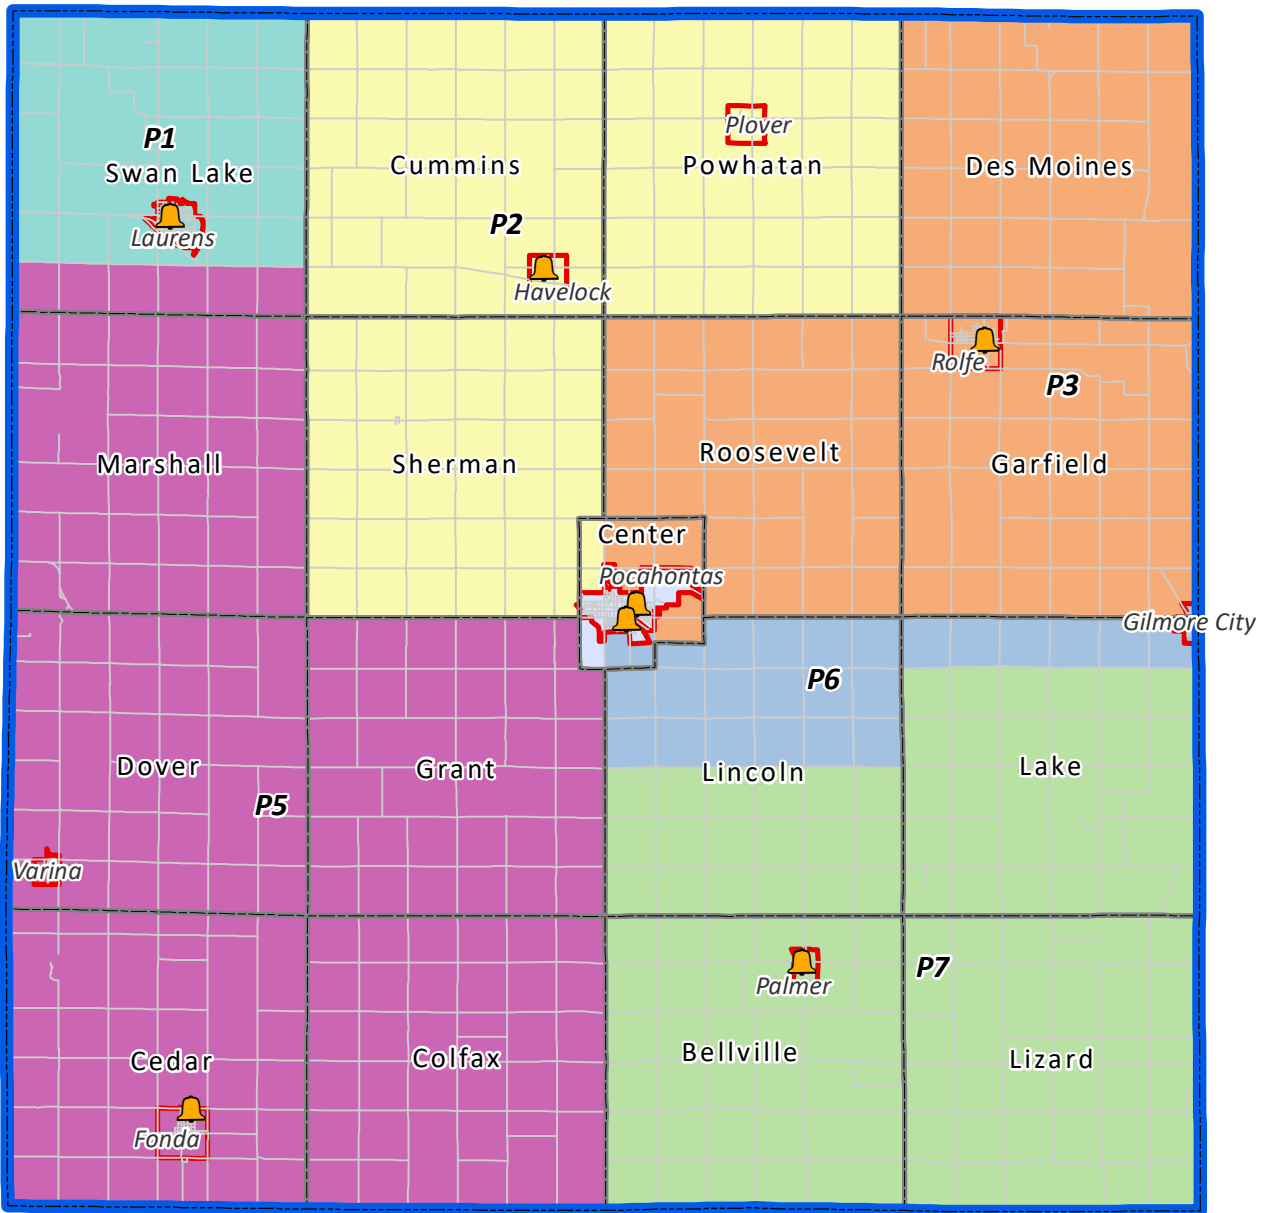

# POCAHONTAS COUNTY PRECINCT MAP

Polling Sites  1  2  3  4  5  6  7

ID	Precincts	Population
1	North Swan Lake	1,409
2	Cummins, Powhatan, Sherman, Part Center	538
3	Des Moines, Roosevelt, North Garfield, Part Center	877
4	Pocahontas #1, Part Center Township	1,405
5	South Swan Lake, Marshall, Dover, Cedar, Grant, Colfax	1,423
6	North Lincoln, North Lake, Pocahontas #2, Part Center	781
7	South Lincoln, South Lake, Bellville, Lizard	645

Map features are representative of original data sources and do not replace or modify land surveys, deeds, or legal instruments defining land ownership or use. Although this data is believed to be accurate, Pocahontas County does not guarantee this map to be free from error.