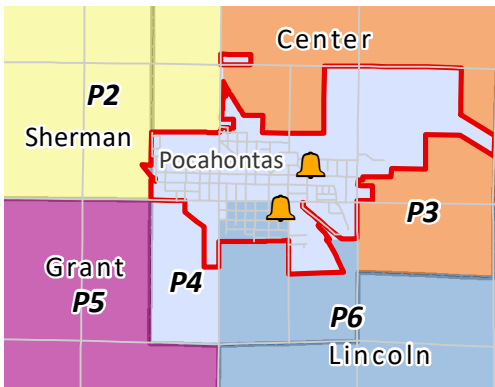

# POCAHONTAS COUNTY PRECINCT MAP

Polling Sites  1  2  3  4  5  6  7

ID	Precincts	Population
1	North Swan Lake	1,409
2	Cummins, Powhatan, Sherman, Part Center	538
3	Des Moines, Roosevelt, North Garfield, Part Center	877
4	Pocahontas #1, Part Center Township	1,405
5	South Swan Lake, Marshall, Dover, Cedar, Grant, Colfax	1,423
6	North Lincoln, North Lake, Pocahontas #2, Part Center	781
7	South Lincoln, South Lake, Bellville, Lizard	645

Map features are representative of original data sources and do not replace or modify land surveys, deeds, or legal instruments defining land ownership or use. Although this data is believed to be accurate, Pocahontas County does not guarantee this map to be free from error.