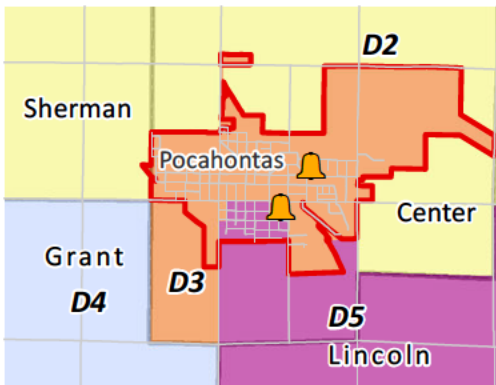

POCAHONTAS COUNTY SUPERVISOR DISTRICTS MAP

Polling Sites 1 2 3 4 5

ID	Supervisor Districts	Population
1	North Swan Lake	1409
2	Des Moines, Roosevelt, North Garfield, Cummins, Powhatan, Sherman, Part Center	1415
3	Pocahontas #1, Part Center Township	1405
4	South Swan Lake, Marshall, Dover, Cedar, Grant, Colfax	1423
5	Lincoln, Lake, Bellville, Lizard, Pocahontas #2, Part Center	1426

Produced by Pocahontas County GIS
January 2022

Map features are representative of original data sources and do not replace or modify land surveys, deeds, or legal instruments defining land ownership or use. Although this data is believed to be accurate, Pocahontas County does not guarantee this map to be free from error.