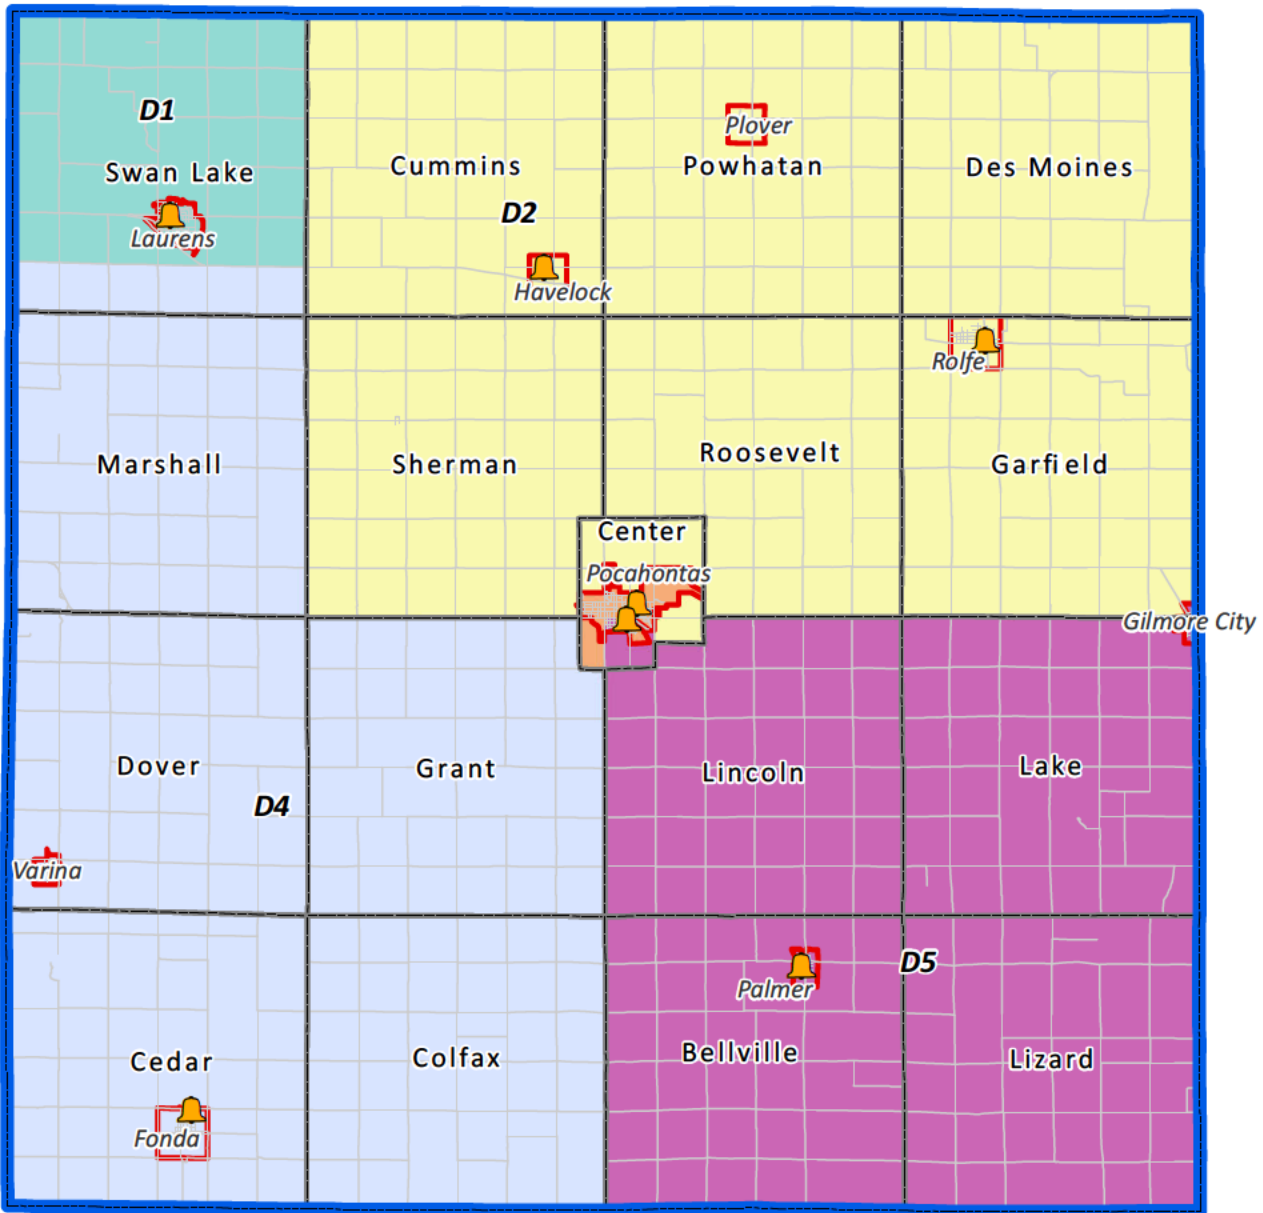

POCAHONTAS COUNTY SUPERVISOR DISTRICTS MAP

Polling Sites 1 2 3 4 5

ID	Supervisor Districts	Population
1	North Swan Lake	1409
2	Des Moines, Roosevelt, North Garfield, Cummins, Powhatan, Sherman, Part Center	1415
3	Pocahontas #1, Part Center Township	1405
4	South Swan Lake, Marshall, Dover, Cedar, Grant, Colfax	1423
5	Lincoln, Lake, Bellville, Lizard, Pocahontas #2, Part Center	1426

Produced by Pocahontas County GIS
January 2022

Map features are representative of original data sources and do not replace or modify land surveys, deeds, or legal instruments defining land ownership or use. Although this data is believed to be accurate, Pocahontas County does not guarantee this map to be free from error.