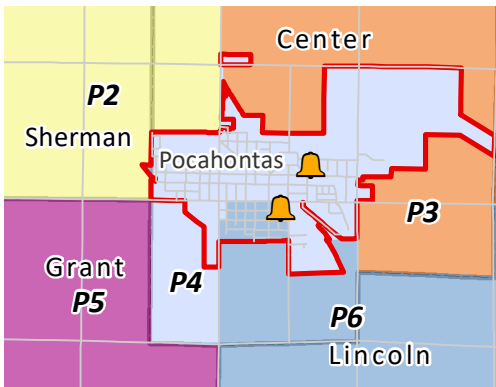

# POCAHONTAS COUNTY PRECINCT MAP Option 1

Polling Sites  1  2  3  4  5  6  7

ID	Precincts	Population
1	North Swan Lake	1,409
2	Cummins, Powhatan, Sherman, Part Center	538
3	Des Moines, Roosevelt, North Garfield, Part Center	877
4	Pocahontas #1, Part Center Township	1,405
5	South Swan Lake, Marshall, Dover, Cedar, Grant, Colfax	1,423
6	North Lincoln, North Lake, Pocahontas #2, Part Center	781
7	South Lincoln, South Lake, Bellville, Lizard	645

Produced by Pocahontas County GIS  
November 2021

Document Path: Y:\GIS\_DATA\map\_documents\Poky\_election\_supervisorDistricts.mxd

Map features are representative of original data sources and do not replace or modify land surveys, deeds, or legal instruments defining land ownership or use. Although this data is believed to be accurate, Pocahontas County does not guarantee this map to be free from error.