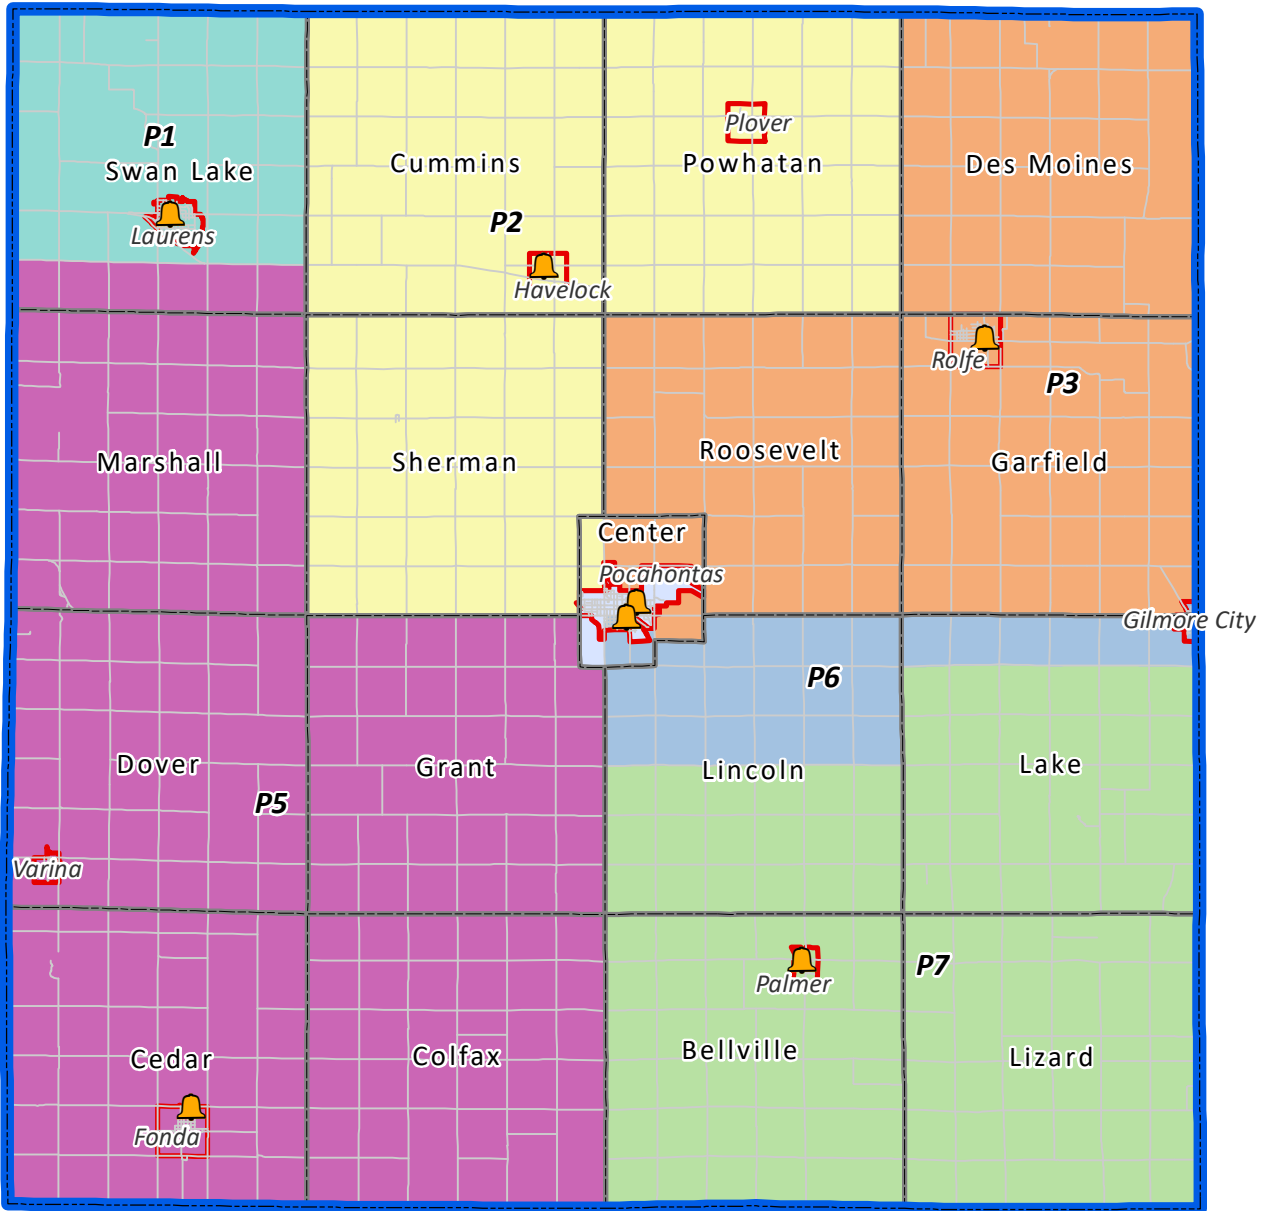

# POCAHONTAS COUNTY PRECINCT MAP Option 1

Polling Sites  1  2  3  4  5  6  7

ID	Precincts	Population
1	North Swan Lake	1,409
2	Cummins, Powhatan, Sherman, Part Center	538
3	Des Moines, Roosevelt, North Garfield, Part Center	877
4	Pocahontas #1, Part Center Township	1,405
5	South Swan Lake, Marshall, Dover, Cedar, Grant, Colfax	1,423
6	North Lincoln, North Lake, Pocahontas #2, Part Center	781
7	South Lincoln, South Lake, Bellville, Lizard	645

Produced by Pocahontas County GIS  
November 2021

Document Path: Y:\GIS\_DATA\map\_documents\Poky\_election\_supervisorDistricts.mxd

Map features are representative of original data sources and do not replace or modify land surveys, deeds, or legal instruments defining land ownership or use. Although this data is believed to be accurate, Pocahontas County does not guarantee this map to be free from error.