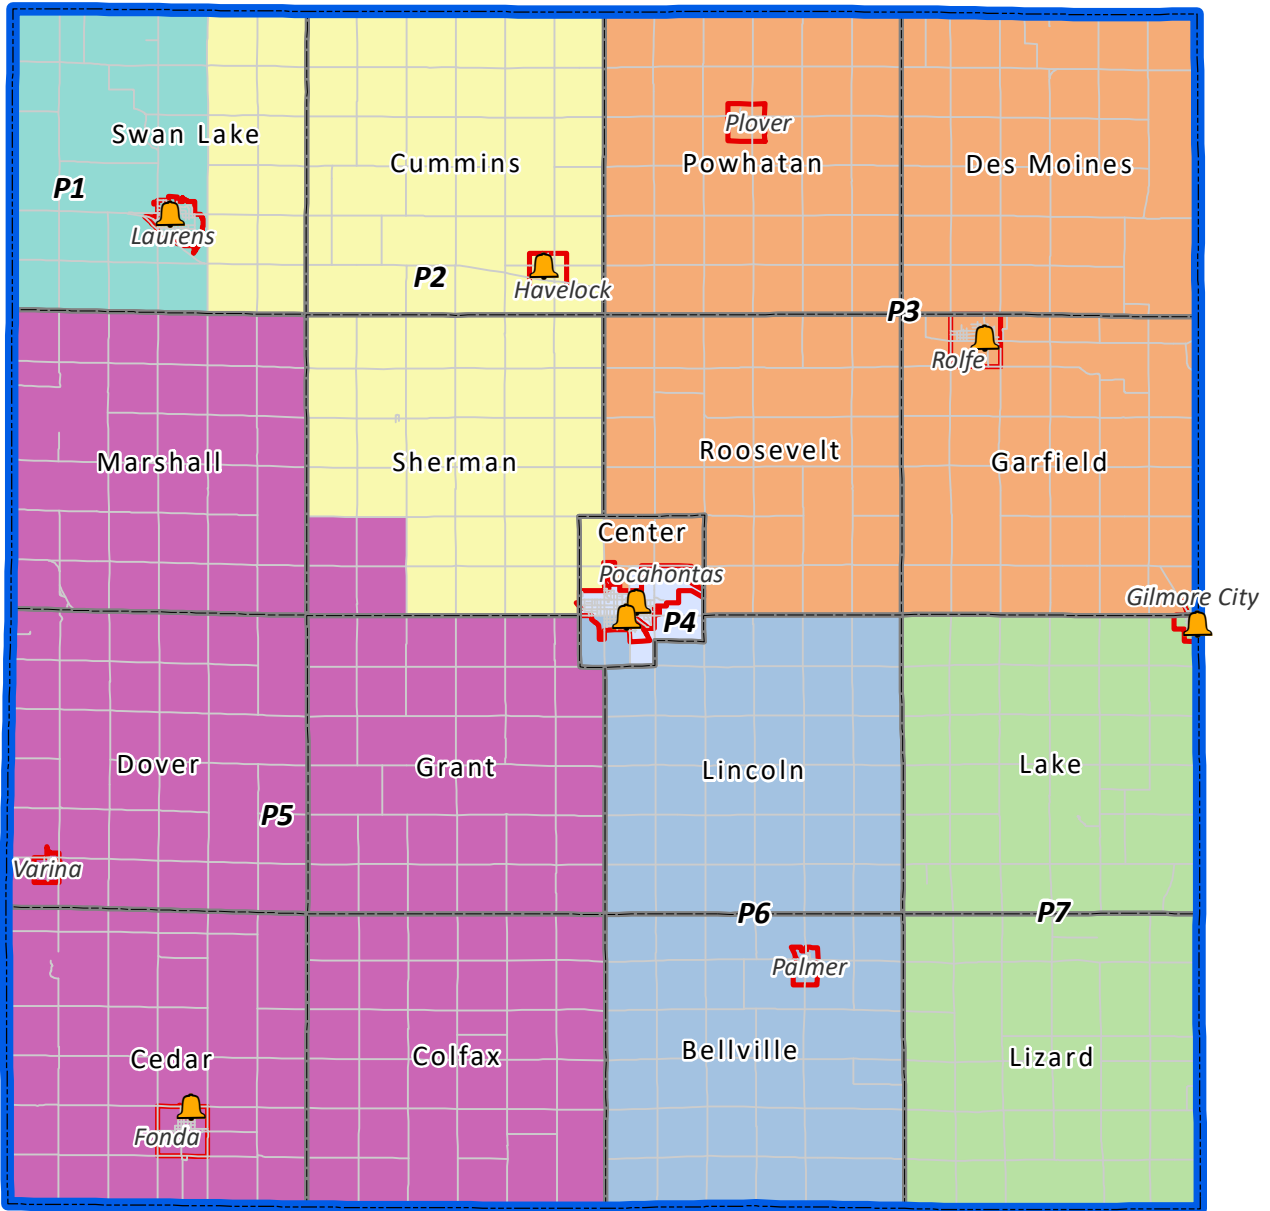

# POCAHONTAS COUNTY PRECINCT MAP Option 2

Polling Sites 1 2 3 4 5 6 7

| ID | Precincts  | Population |
|----|--|------------|
| 1  | West Swan Lake   | 1,402      |
| 2  | East Swan Lake, Cummins, Part Sherman, Part Center           | 405        |
| 3  | Powhatan, Des Moines, Roosevelt, North Garfield, Part Center | 1,017      |
| 4  | Pocahontas #1, Part Center                                   | 1,428      |
| 5  | Marshall, Dover, Cedar, Colfax, Grant, Part Sherman          | 1,402      |
| 6  | Pocahontas #2, Lincoln, Bellville, Part Center               | 899        |
| 7  | Lizard, Lake, South Garfield                                 | 525        |

Produced by Pocahontas County GIS  
November 2021

Document Path: Y:\GIS\_DATA\map\_documents\Poky\_election\_supervisorDistricts.mxd

Map features are representative of original data sources and do not replace or modify land surveys, deeds, or legal instruments defining land ownership or use. Although this data is believed to be accurate, Pocahontas County does not guarantee this map to be free from error.