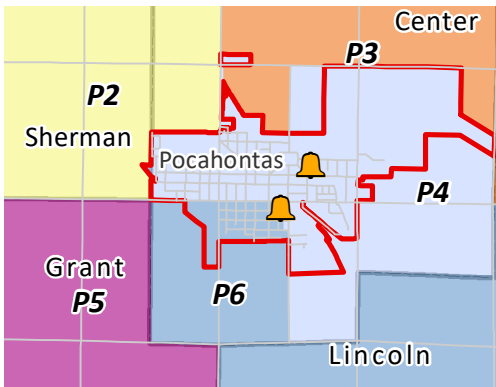

# POCAHONTAS COUNTY PRECINCT MAP Option 2

Polling Sites 1 2 3 4 5 6 7

| ID | Precincts  | Population |
|----|--|------------|
| 1  | West Swan Lake   | 1,402      |
| 2  | East Swan Lake, Cummins, Part Sherman, Part Center           | 405        |
| 3  | Powhatan, Des Moines, Roosevelt, North Garfield, Part Center | 1,017      |
| 4  | Pocahontas #1, Part Center                                   | 1,428      |
| 5  | Marshall, Dover, Cedar, Colfax, Grant, Part Sherman          | 1,402      |
| 6  | Pocahontas #2, Lincoln, Bellville, Part Center               | 899        |
| 7  | Lizard, Lake, South Garfield                                 | 525        |

Produced by Pocahontas County GIS  
November 2021

Document Path: Y:\GIS\_DATA\map\_documents\Poky\_election\_supervisorDistricts.mxd

Map features are representative of original data sources and do not replace or modify land surveys, deeds, or legal instruments defining land ownership or use. Although this data is believed to be accurate, Pocahontas County does not guarantee this map to be free from error.